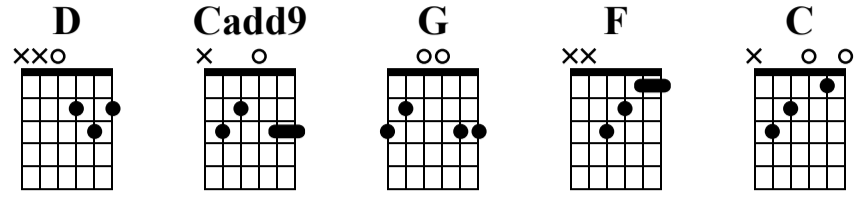

Living Or Deceased

Tony's Acoustic Challenge
Rhythm Guitar Challenge

Standard tuning
♩ = 150

Verse

Verse Chords: D, D, Cadd9, G, G

First system of the verse (measures 1-4). The treble clef staff shows a 4/4 time signature and a key signature of one sharp (F#). The guitar staff shows fret numbers and string numbers (T, A, B). Measure 1: D chord (x02321). Measure 2: D chord (x02321). Measure 3: Cadd9 chord (x02321). Measure 4: G chord (023200) and G chord (023200).

Verse Chords: Cadd9, G, G, G, F, D, D

Second system of the verse (measures 5-8). Measure 5: Cadd9 chord (x02321). Measure 6: G chord (023200) and G chord (023200). Measure 7: G chord (023200) and F chord (132311). Measure 8: D chord (x02321) and D chord (x02321).

Chorus

Chorus Chords: C, G, G, F, D, D

First system of the chorus (measures 9-12). Measure 9: C chord (023200). Measure 10: G chord (023200) and G chord (023200). Measure 11: F chord (132311). Measure 12: D chord (x02321) and D chord (x02321).

Chorus Chords: C, G, G, F, F, D, D

Second system of the chorus (measures 13-16). Measure 13: C chord (023200). Measure 14: G chord (023200) and G chord (023200). Measure 15: F chord (132311) and F chord (132311). Measure 16: D chord (x02321) and D chord (x02321).